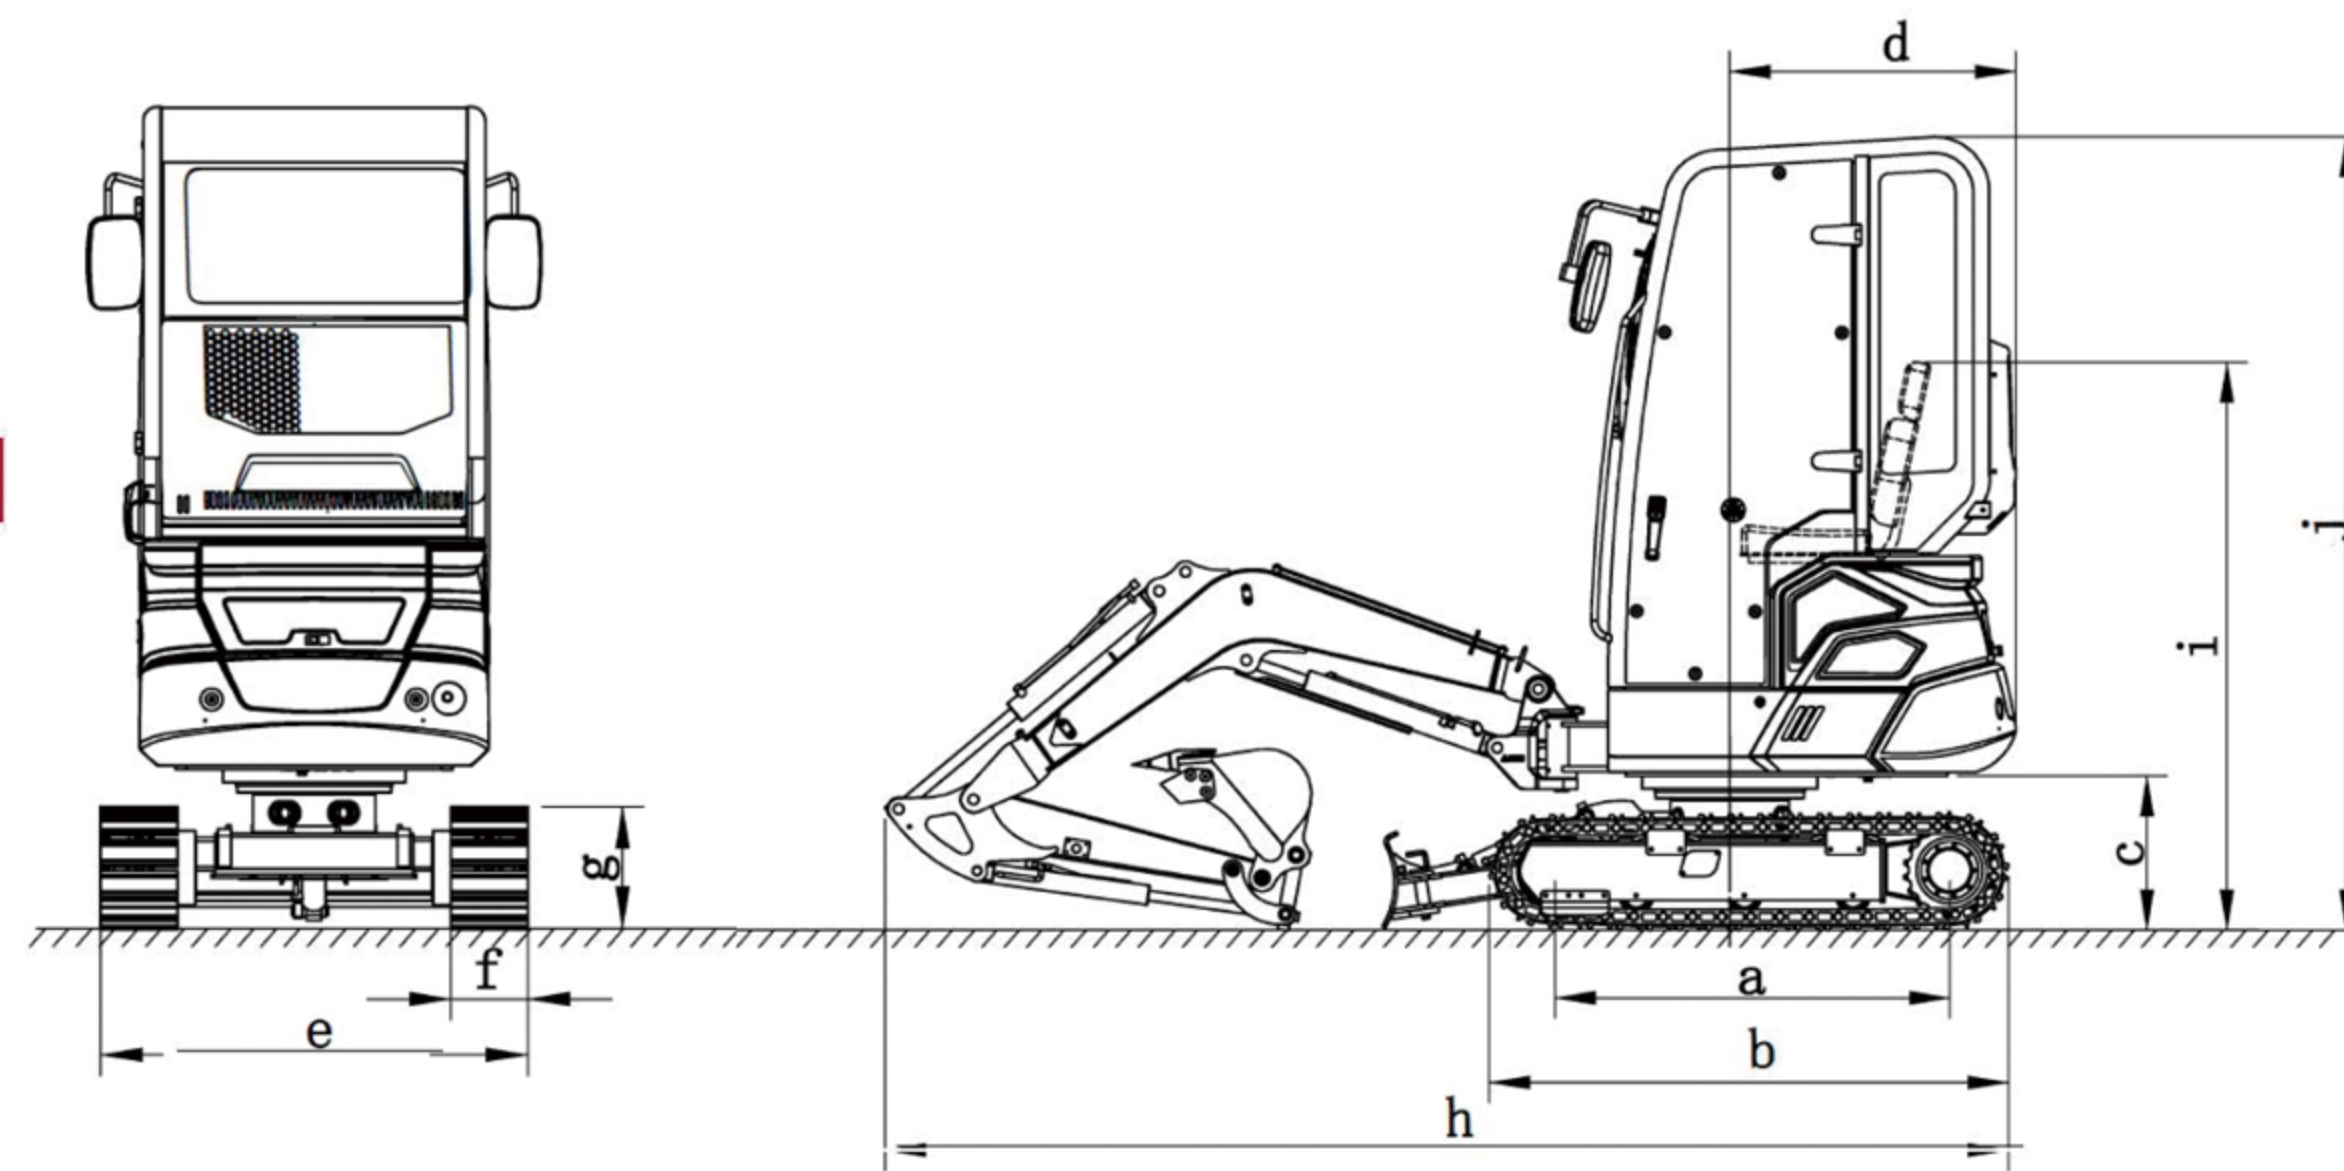

RHINOCEROS

XN20B

CRAWLER EXCAVATOR

www.rhinoexcavator.com

MAIN DIMENSION

| | | | |
|---|--------------------------------|----|-------------|
| a | Wheel base | mm | 1230 |
| b | Track length | mm | 1590 |
| c | Upper chassis ground clearance | mm | 473 |
| d | Counterweight turning radius | mm | 885 |
| e | Chassis width | mm | 1025 (1275) |
| f | Track width | mm | 230 |
| g | Track height | mm | 360 |
| h | Transportation length | mm | 3475 |
| i | Height of seat to ground | mm | 1750 |
| j | Overall height | mm | 2455 |
| m | Boom swing - left | mm | 390 |
| n | Boom swing - right | mm | 510 |

OPERATING RANGE

| | | | |
|---|---------------------------------|----|------|
| A | Max. digging radius on ground | mm | 3610 |
| B | Max. digging radius | mm | 3700 |
| C | Max. digging depth | mm | 2150 |
| D | Max. digging height | mm | 3275 |
| E | Max. unloading height | mm | 2310 |
| F | Max. vertical digging depth | mm | 1740 |
| G | Min. turning radius | mm | 1580 |
| H | Max. lifting height dozer blade | mm | 275 |
| I | Max. depth dozer blade | mm | 180 |

SPECIFICATION

| | | |
|--------------------------|--------------------------------|-----------------|
| Operating weight | | 2030kg |
| Standard bucket capacity | | 0.045 cbm |
| Working device type | | Backhoe |
| Engine | Model No. | KUBOTA D1105 |
| | Displacement | 1.123L |
| | Rated power/rpm | 14.2Kw |
| | Max. torque | 71.4N.m |
| Speed | Max. travel speed | 3.3/2.2km/h |
| | Swing speed | 10.5rpm |
| | Max. Grade ability | 30° |
| Tracks | Ground specific pressure | 41.3KPa |
| | Material | Rubber or steel |
| | Type of tensioner | Grease cylinder |
| Hydraulic system | Pump type | Piston pump |
| | Working pressure | 22MPA |
| | Flow rate | 39.6L/min |
| Capacity | Hydraulic oil tank capacity(L) | 15.3L |
| | Fuel tank capacity(L) | 18L |

Factory visit

XN20B CRAWLER EXCAVATOR