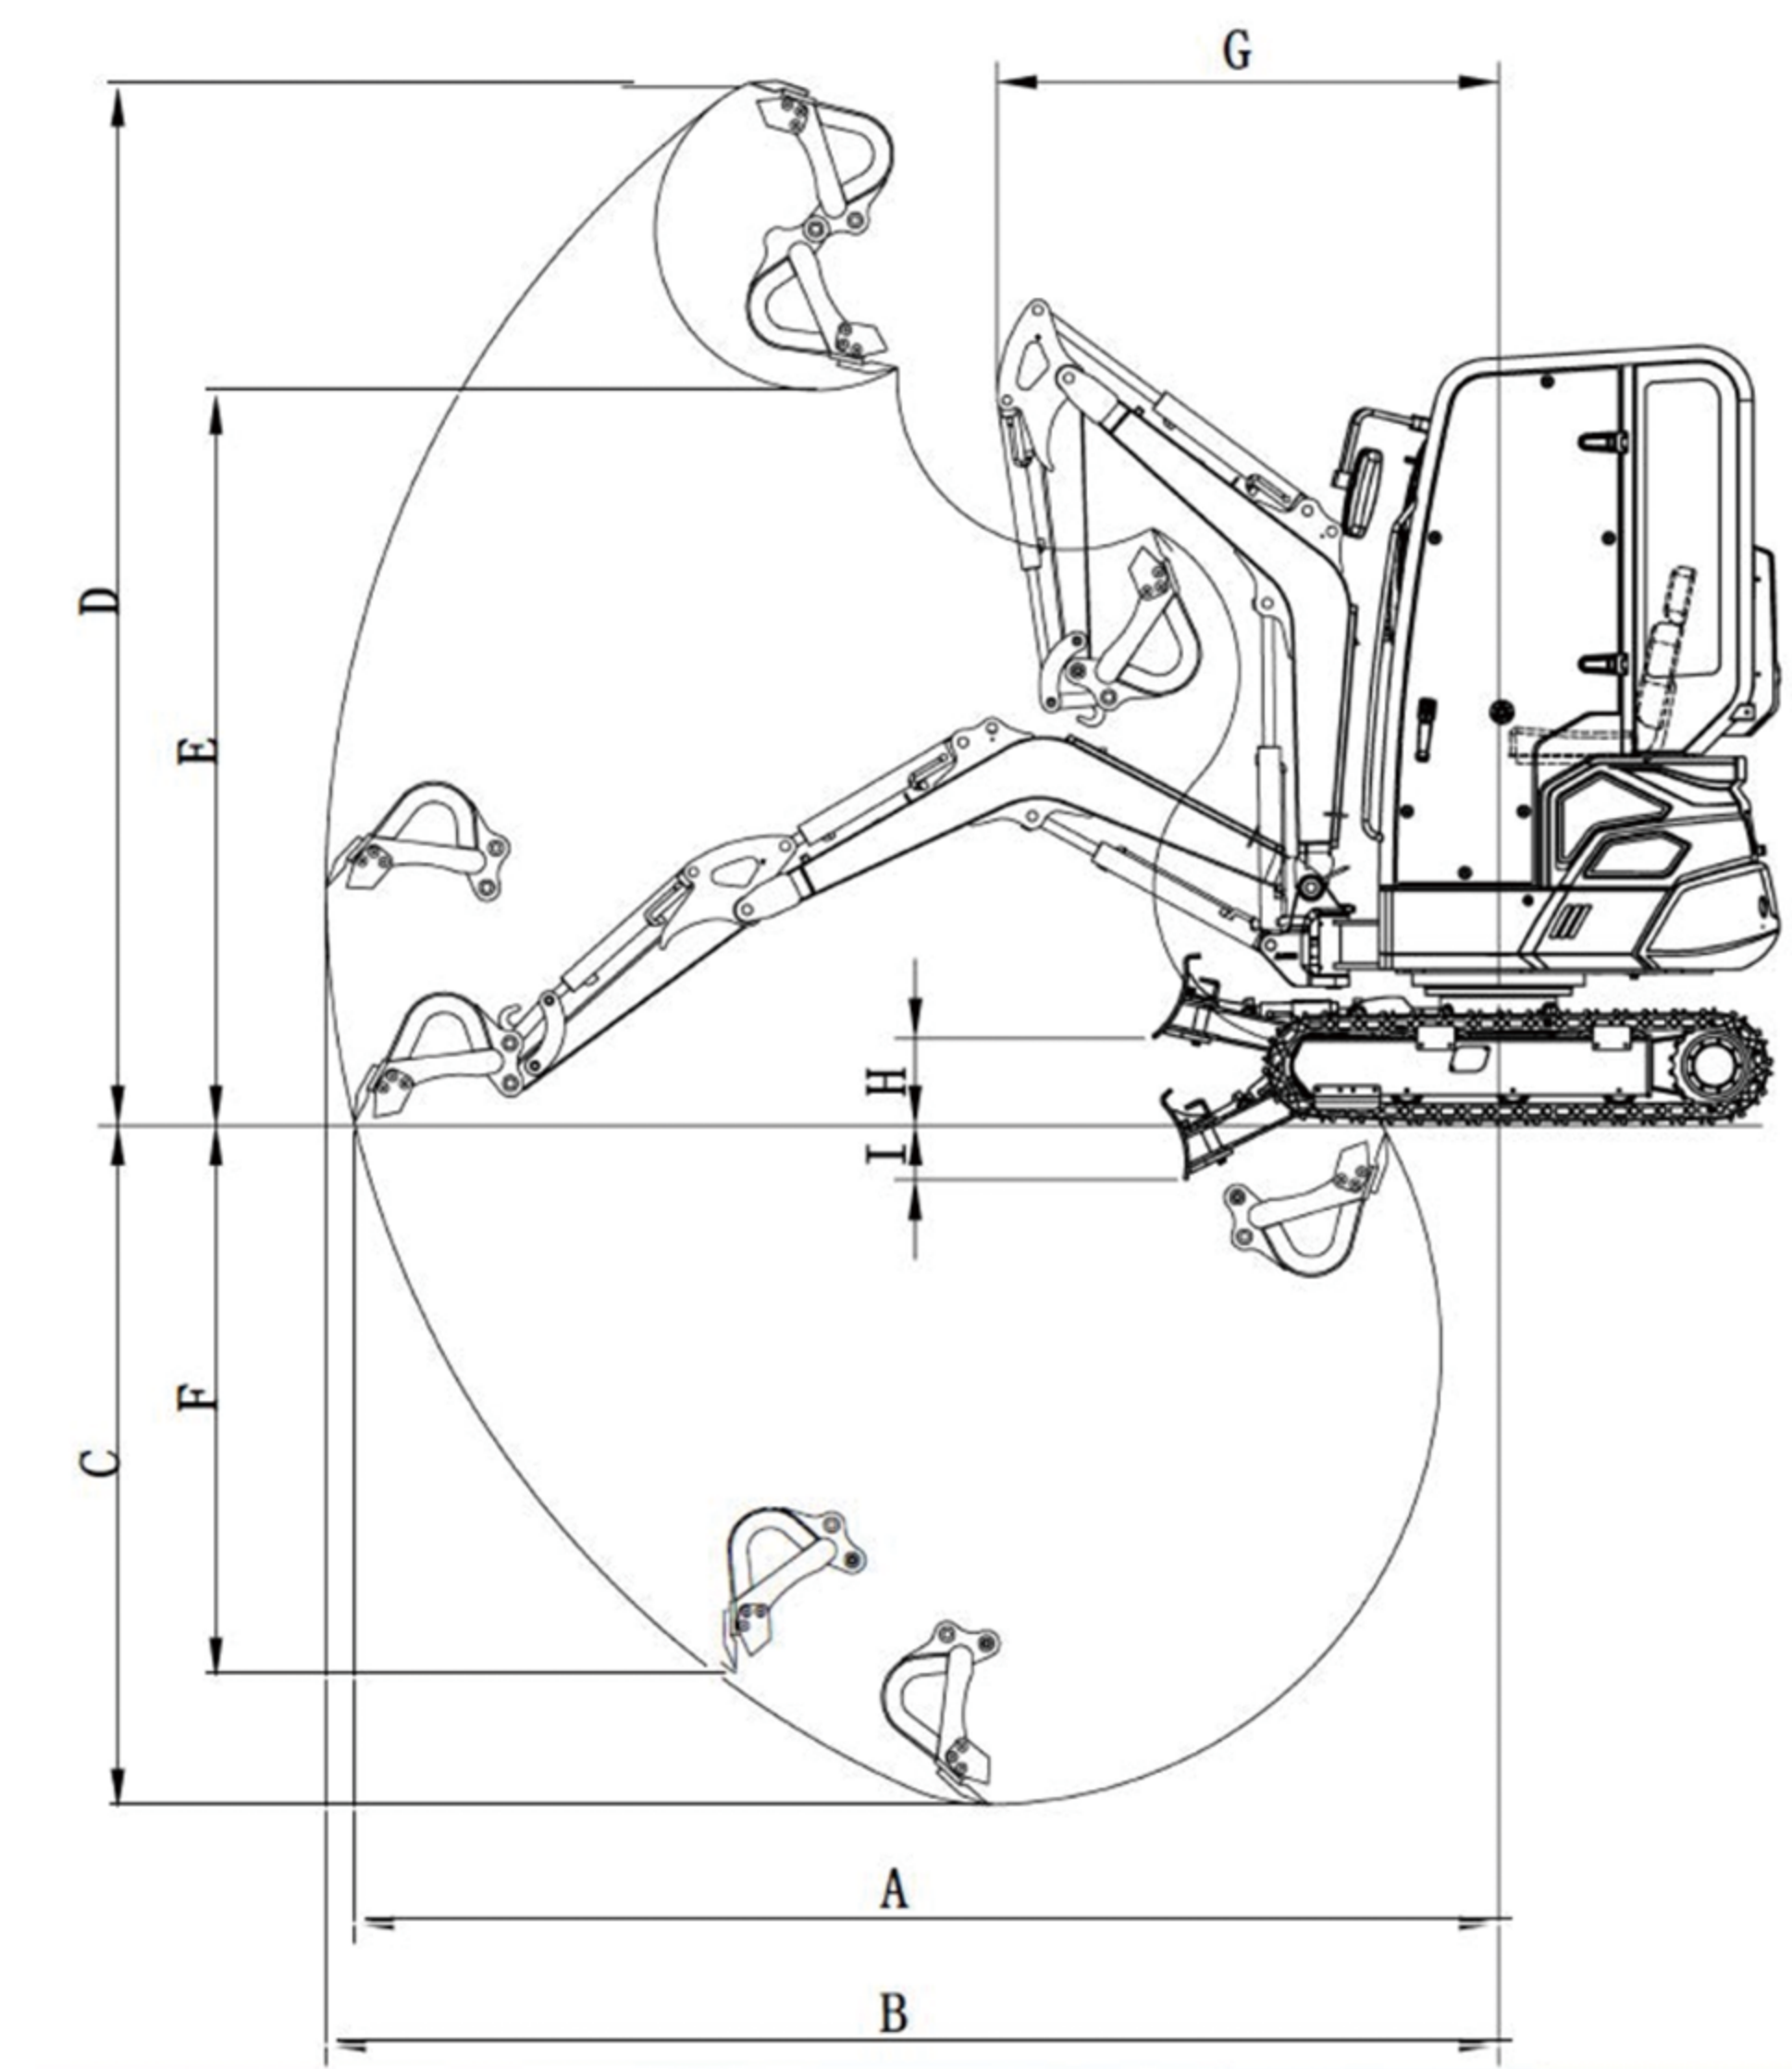

RHINOCEROS

XN20B

CRAWLER EXCAVATOR

www.rhinoexcavator.com

MAIN DIMENSION

| | | | |
|---|--------------------------------|----|-------------|
| a | Wheel base | mm | 1230 |
| b | Track length | mm | 1590 |
| c | Upper chassis ground clearance | mm | 473 |
| d | Counterweight turning radius | mm | 885 |
| e | Chassis width | mm | 1025 (1275) |
| f | Track width | mm | 230 |
| g | Track height | mm | 360 |
| h | Transportation length | mm | 3475 |
| i | Height of seat to ground | mm | 1750 |
| j | Overall height | mm | 2455 |
| m | Boom swing - left | mm | 390 |
| n | Boom swing - right | mm | 510 |

OPERATING RANGE

| | | | |
|---|---------------------------------|----|------|
| A | Max. digging radius on ground | mm | 3610 |
| B | Max. digging radius | mm | 3700 |
| C | Max. digging depth | mm | 2150 |
| D | Max. digging height | mm | 3275 |
| E | Max. unloading height | mm | 2310 |
| F | Max. vertical digging depth | mm | 1740 |
| G | Min. turning radius | mm | 1580 |
| H | Max. lifting height dozer blade | mm | 275 |
| I | Max. depth dozer blade | mm | 180 |

SPECIFICATION

| | | |
|--------------------------|--------------------------------|-----------------|
| Operating weight | | 2030kg |
| Standard bucket capacity | | 0.045 cbm |
| Working device type | | Backhoe |
| Engine | Model No. | KUBOTA D1105 |
| | Displacement | 1.123L |
| | Rated power/rpm | 14.2Kw |
| | Max. torque | 71.4N.m |
| Speed | Max. travel speed | 3.3/2.2km/h |
| | Swing speed | 10.5rpm |
| | Max. Grade ability | 30° |
| Tracks | Ground specific pressure | 41.3KPa |
| | Material | Rubber or steel |
| | Type of tensioner | Grease cylinder |
| Hydraulic system | Pump type | Piston pump |
| | Working pressure | 22MPA |
| | Flow rate | 39.6L/min |
| Capacity | Hydraulic oil tank capacity(L) | 15.3L |
| | Fuel tank capacity(L) | 18L |

Factory visit

XN20B CRAWLER EXCAVATOR