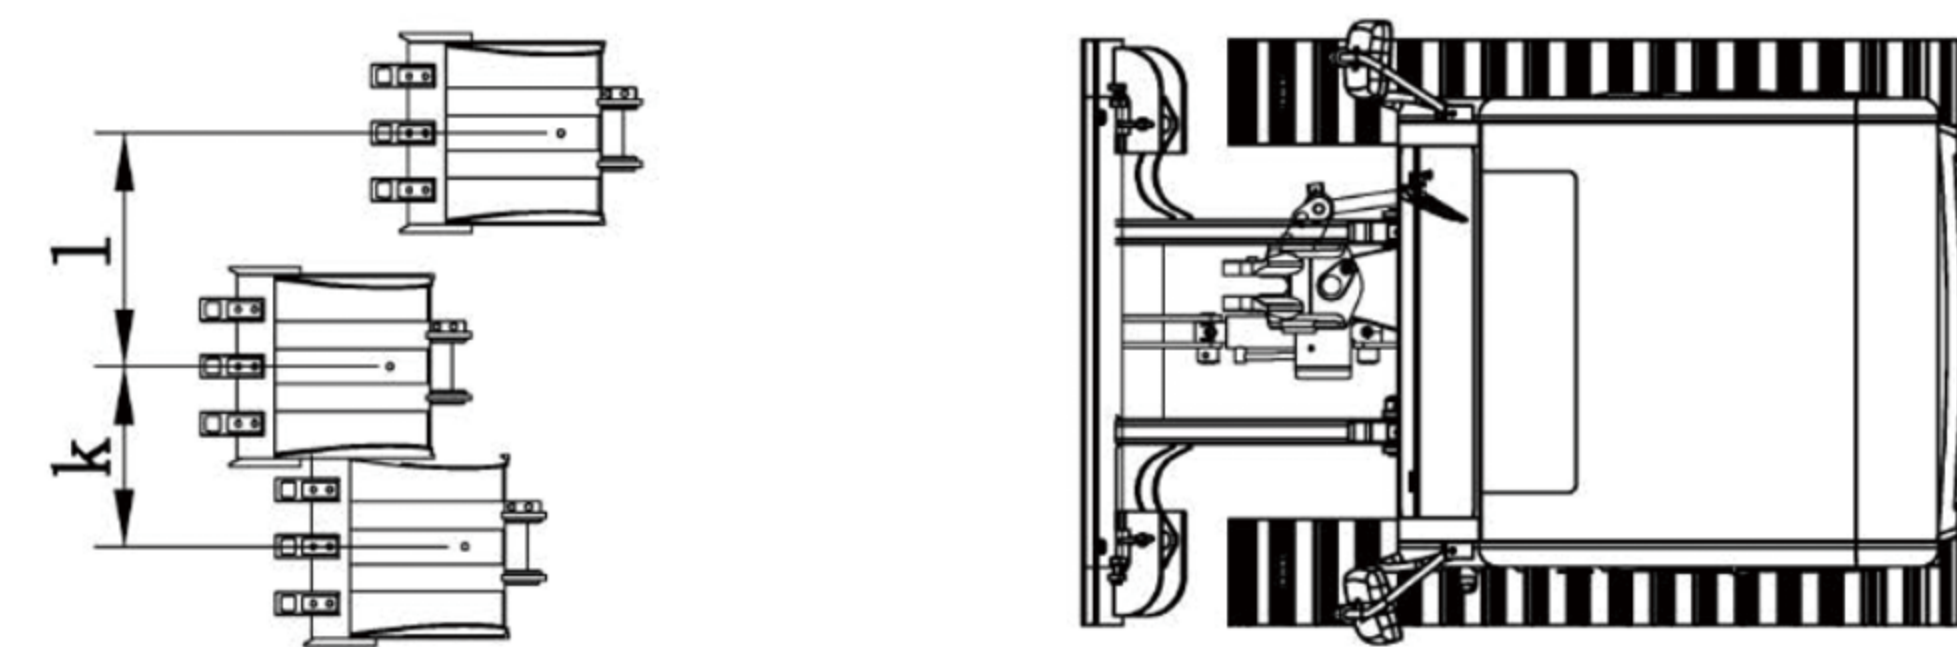

RHINOCEROS

XN20B

CRAWLER EXCAVATOR

www.rhinoexcavator.com

MAIN DIMENSION

| | | | |
|---|--------------------------------|----|-------------|
| a | Wheel base | mm | 1230 |
| b | Track length | mm | 1590 |
| c | Upper chassis ground clearance | mm | 473 |
| d | Counterweight turning radius | mm | 885 |
| e | Chassis width | mm | 1025 (1275) |
| f | Track width | mm | 230 |
| g | Track height | mm | 360 |
| h | Transportation length | mm | 3475 |
| i | Height of seat to ground | mm | 1750 |
| j | Overall height | mm | 2455 |
| m | Boom swing - left | mm | 390 |
| n | Boom swing - right | mm | 510 |

SPECIFICATION

| | | |
|--------------------------|--------------------------------|-----------------|
| Operating weight | | 2030kg |
| Standard bucket capacity | | 0.045 cbm |
| Working device type | | Backhoe |
| Engine | Model No. | KUBOTA D1105 |
| | Displacement | 1.123L |
| | Rated power/rpm | 14.2Kw |
| | Max. torque | 71.4N.m |
| Speed | Max. travel speed | 3.3/2.2km/h |
| | Swing speed | 10.5rpm |
| | Max. Grade ability | 30° |
| Tracks | Ground specific pressure | 41.3KPa |
| | Material | Rubber or steel |
| | Type of tensioner | Grease cylinder |
| Hydraulic system | Pump type | Piston pump |
| | Working pressure | 22MPA |
| | Flow rate | 39.6L/min |
| Capacity | Hydraulic oil tank capacity(L) | 15.3L |
| | Fuel tank capacity(L) | 18L |